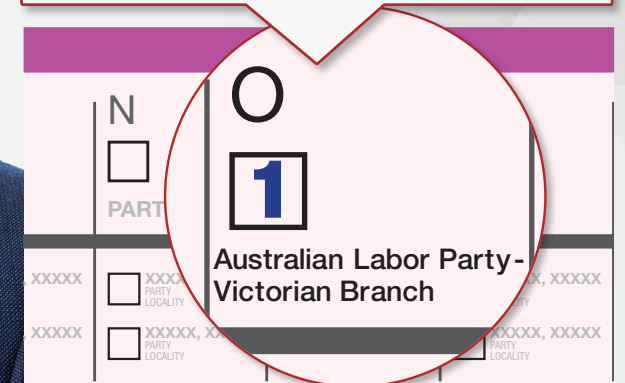

Glen Waverley District

Number every box as shown, using numbers only.

STEP 2

LARGE BALLOT PAPER:

Just put Number **1** in Box "**O**" for the **Australian Labor Party**.

OR

Vote below the line by clearly numbering at least **5 boxes** starting with the ALP candidates.